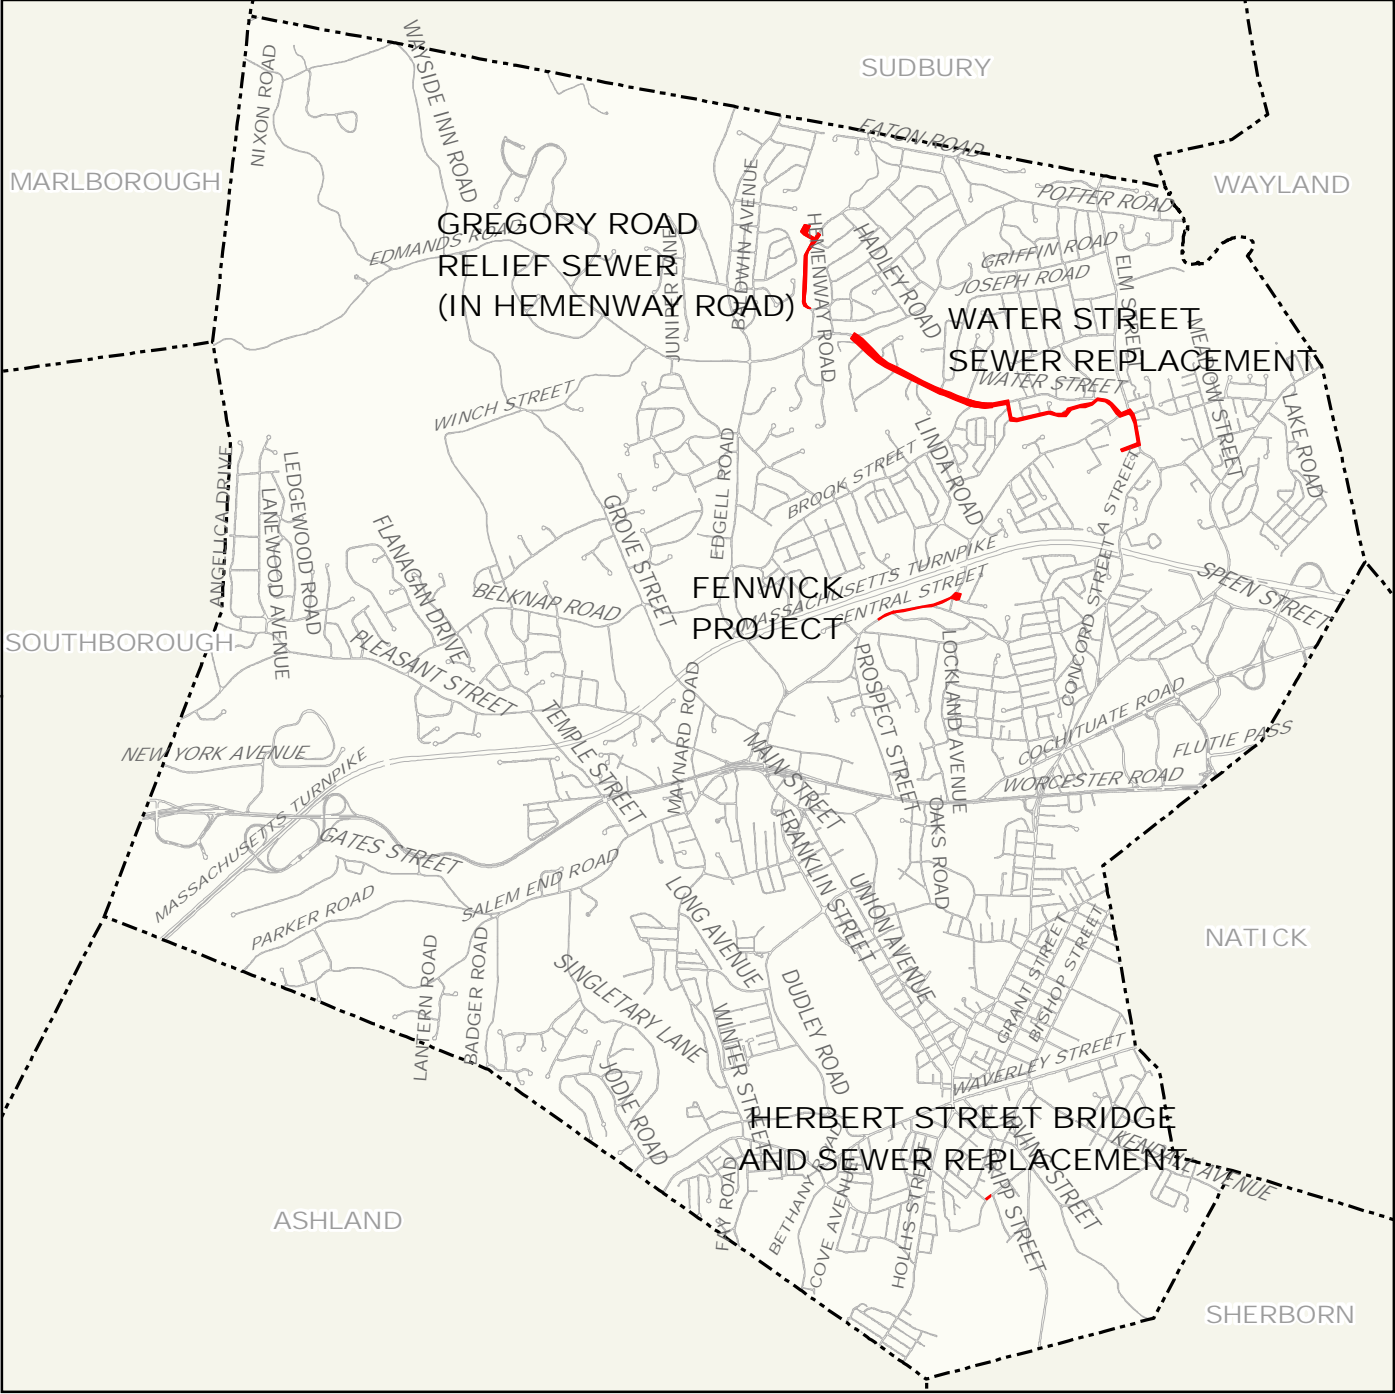

FRAMINGHAM MA
DPW PROJECT MAP

MAP LEGEND

-  Project Area
-  Town Limit
-  Roadway
-  Buildings
-  Stream
-  Water Body